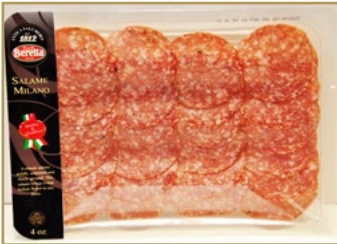

## COPPA

*You don't have to wait at the deli's counter to get your favorite Coppa Sliced; Fratelli Beretta 1812 line brings you our traditionally dry cured Italian sandwich meat in a modern, yet traditional deli look, pre-sliced package which makes it easier for you to enjoy its tenderness and savory flavor.*

## PANCETTA

*As part of our Tradition, fresh pork belly carefully salted, selected spices and tightly rolled is what make Beretta's Pancetta unique flavor be part of delicious dishes. Used wrapped with lamb or scramble with eggs for a unique look for any of your kitchen's creativity.*

## SALAME MILANO

*The well know Northern Italian Salami Milano, a fine grounded pork meat and a selected spice's mix, comes to you in a new easy way to be enjoyed. Now it's easy to pick up your perfect snack or sandwich cold cut from the New 1812 Beretta line.*